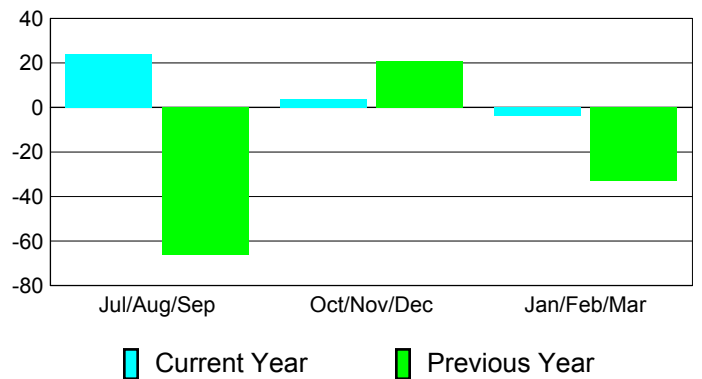

Membership Results
2010-2011

Membership
2009-2010

Month	Net Memb Goal	Actual New Memb	Actual Dropped Memb	Gain/Loss of Memb	Gain/Loss of Memb
Jul/Aug/Sep	36	47	-23	24	-66
Oct/Nov/Dec	65	59	-55	4	21
Jan/Feb/Mar	34	16	-20	-4	-33
Totals	135	122	-98	24	-78

Membership Results 2010-2011

Goal, New, Dropped, Gain/Loss

Comparison of Membership Gain/Loss

Current Year Compared to the Previous Year

Gender Comparison 2010-2011

Jul/Aug/Sep

Oct/Nov/Dec

Jan/Feb/Mar