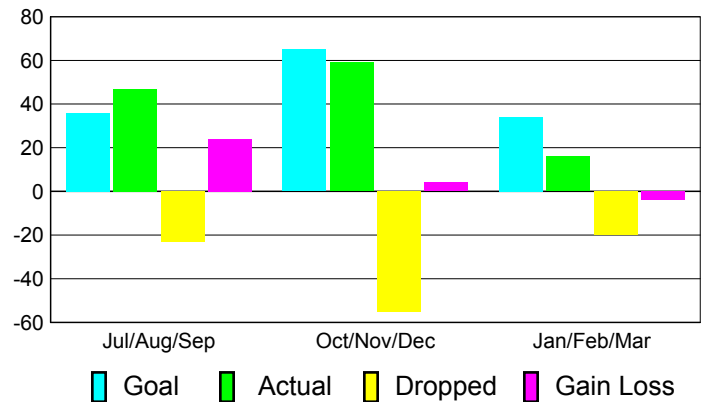

Membership Results 2010-2011

Goal, New, Dropped, Gain/Loss

Comparison of Membership Gain/Loss

Current Year Compared to the Previous Year