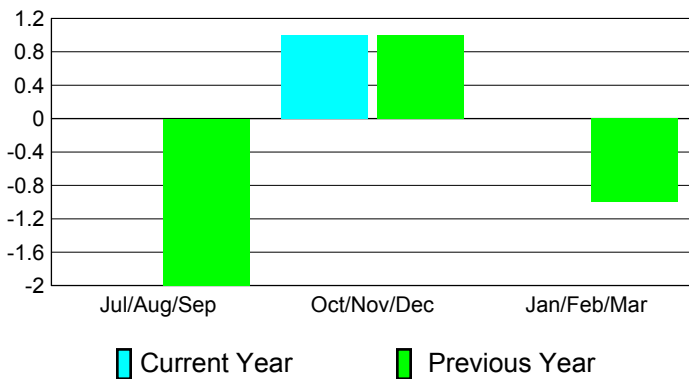

2010-2011 GMT Reports for District (or Undistricted) **District H 2**

GMT: **Doctor NICOLAS JARA OREL** Location: **PERU**

GMT CA: **3**

CLUBS

Club Results
2010-2011

Clubs
2009-2010

Month	New Club Goal	Actual New Clubs	Actual Dropped Clubs	Gain/Loss of Clubs	Gain/Loss of Clubs
Jul/Aug/Sep	1	0	0	0	-2
Oct/Nov/Dec	2	1	0	1	1
Jan/Feb/Mar	1	0	0	0	-1
Totals	4	1	0	1	-2

Club Results 2010-2011

Goal, New, Dropped, Gain/Loss

Comparison of Club Gain/Loss

Current Year Compared to the Previous Year

YTD Status Quo Clubs 2010-2011

Status Quo Clubs Compared to Status Quo Members

MEMBERSHIP