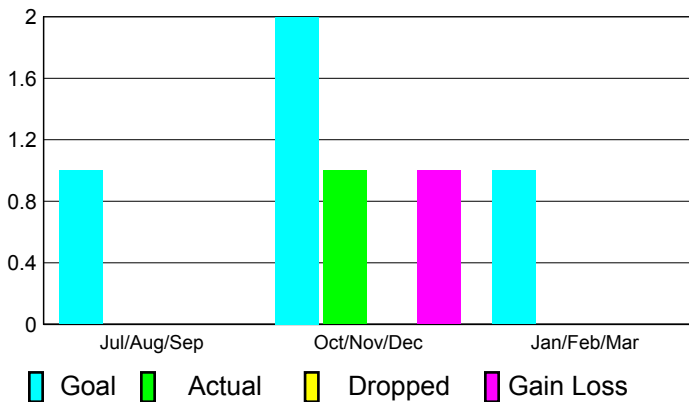

2010-2011 GMT Reports for District (or Undistricted) **District H 2**

GMT: **Doctor NICOLAS JARA OREL** Location: **PERU**

GMT CA: **3**

CLUBS

Club Results
2010-2011

Clubs
2009-2010

Month	New Club Goal	Actual New Clubs	Actual Dropped Clubs	Gain/Loss of Clubs	Gain/Loss of Clubs
Jul/Aug/Sep	1	0	0	0	-2
Oct/Nov/Dec	2	1	0	1	1
Jan/Feb/Mar	1	0	0	0	-1
Totals	4	1	0	1	-2

Club Results 2010-2011

Goal, New, Dropped, Gain/Loss

Comparison of Club Gain/Loss

Current Year Compared to the Previous Year

YTD Status Quo Clubs 2010-2011

Status Quo Clubs Compared to Status Quo Members

MEMBERSHIP